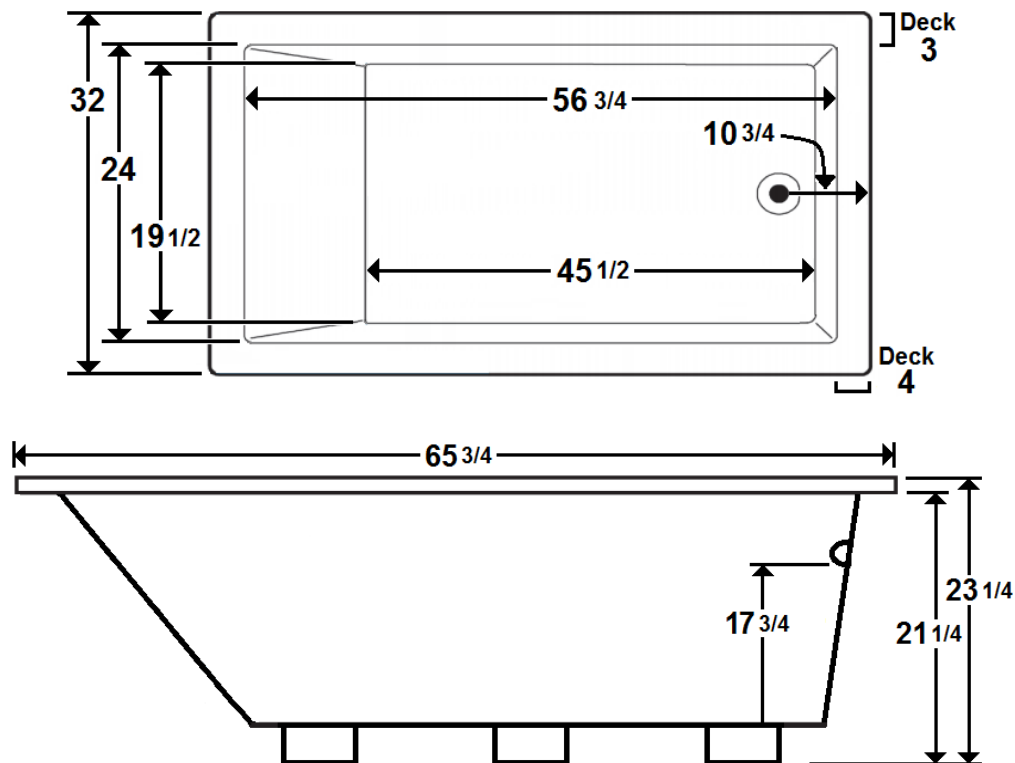

PARKER 3

66" x 32" Drop-In Acrylic Tub

Model Number
6632PT064
Drop-In Soaker in White

Features

- Constructed of high-gloss durable acrylic
- Textured slip resistant bottom
- Deep bathing well
- Pre-leveled base for easy installation
- Can be installed as an undermount
- Minimalist design
- Tub can be under mounted
- Limited lifetime warranty
- Made in the USA

All dimensions are +/- 1/2" and subject to change without notice

Technical Information

- Weight: 148 lbs.
- Water Depth to Overflow: 17 3/4"
- Water Capacity: 79 gal.
- Sump Dimension: 45 1/2" x 19 1/2"